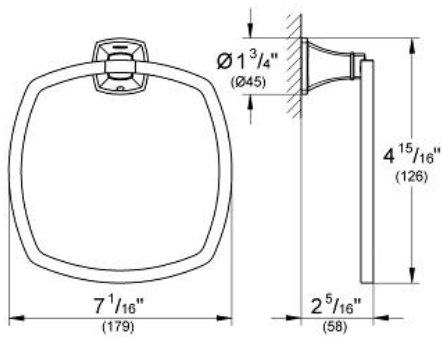

GRANDERA  
Towel Ring  
MODEL # 40630000

Pure Freude  
an Wasser

**Product Description:**  
GRANDERA  
Towel Ring

**Standard Specification:**

- 8"
- GROHE StarLight chrome finish

**Applicable Codes & Standards:**

- Energy Policy Act of 1992
- ASME A112.18.1/CSA B125.1

**Color:**

- 40630000 StarLight Chrome